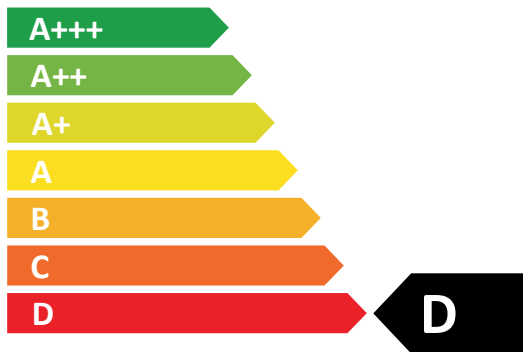

# ENERG

енергия · ενέργεια

refsta

2016

**67**  
kWh/annum

Water consumption icon showing a stylized plant. Below it, the text "ABCD**E**FG" indicates the efficiency class.

Light bulb icon. Below it, the text "A**B**CDEFG" indicates the efficiency class.

Sound power level icon showing a speaker and sound waves. Below it, the text "ABC**D**EFG" indicates the efficiency class.

Sound power level icon showing a speaker and sound waves. Below it, the text "60 dB" indicates the sound power level.